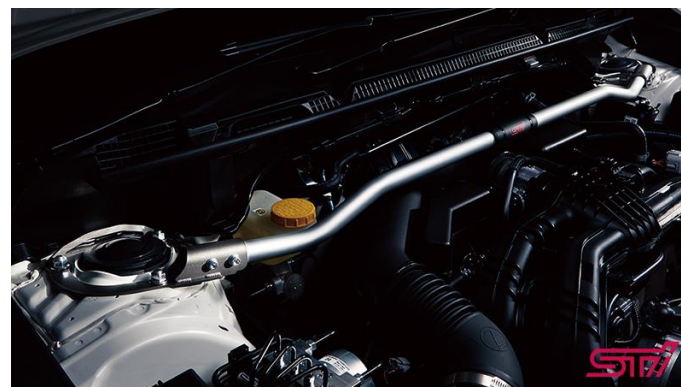

- 4) *價錢包括人工及零件。Price include labour & parts
- 5) **價錢只包括零件。Price include parts only

STAY CONNECTED

MotorImage

STI Sport Parts motorsport quality to enjoy with SUV

STI Flexible Draw Stiffener Front \$4,676*