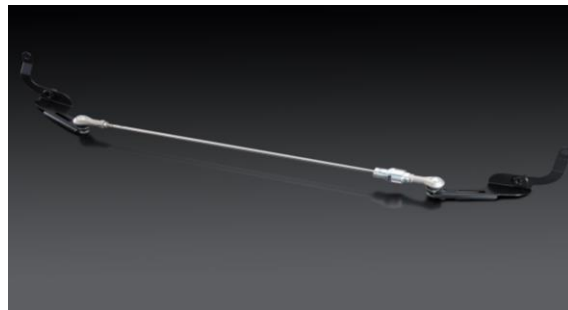

STI Flexible Tower Bar

\$6,079

STI Lateral Link Set

\$10,131

Performance Oil Filter

\$491

STI Flexible Draw Stiffener Front

\$6,392